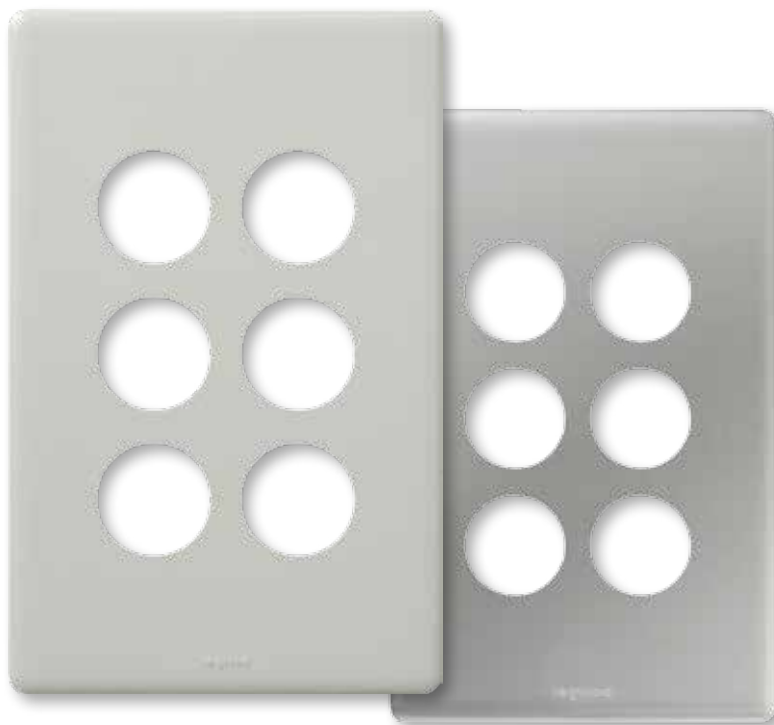

Data Sheet

Excel Life™

Dedicated Plate - 6 Gang Coverplate

CAT NO. ED770/6PLWE, ED770/6PLMS, ED770/6PLUG, ED770/6PLBL

Cat No.	ED770/6PLWE, ED770/6PLMS, ED770/6PLUG, ED770/6PLBL
Description	Excel Life Dedicated Plate - 6 Gang Coverplate
Colour	White (WE), Matt Silver (MS), Urban Grey (UG), Black (BL)
Plate size (W x H x D)	77 x 121 x 10mm

Excel Life™ Dedicated Plate - 6 Gang Coverplate

CAT NO. **ED770/6PLWE, ED770/6PLMS, ED770/6PLUG, ED770/6PLBL**

- Suitable for Dedicated Plate series
- Matt Silver option supplied with protective film

Single product	
Cat No.	Barcode
ED770/6PLWE	9321001400769
ED770/6PLMS	9321001399698
ED770/6PLUG	9321001411215
ED770/6PLBL	9321001452379

Inner box (QTY 10)		
Cat No.	Barcode	Dimensions (W x H x D)
ED770/6PLWE	9321001403203	124 x 160 x 80mm
ED770/6PLMS	9321001402138	124 x 160 x 80mm
ED770/6PLUG	9321001411871	124 x 160 x 80mm
ED770/6PLBL	9321001453093	124 x 160 x 80mm