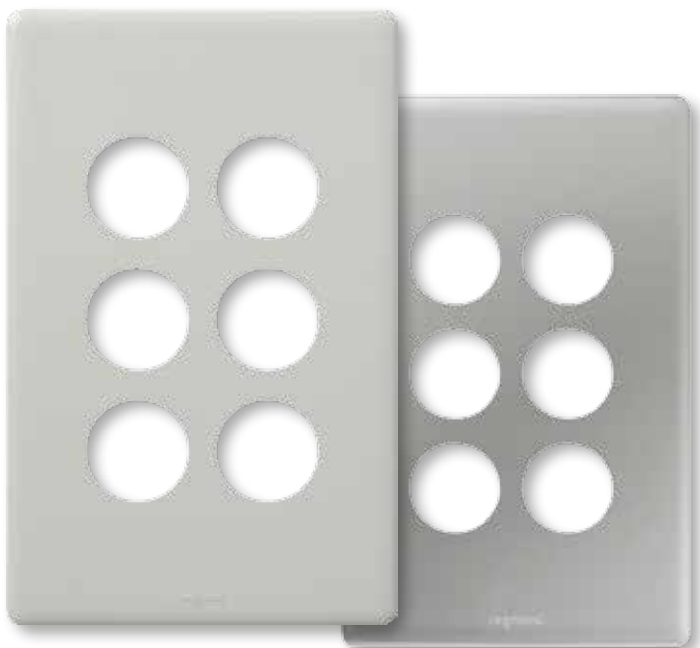

Data Sheet

Excel Life™

Dedicated Plate - 6 Gang Coverplate

CAT NO. ED770/6PLWE, ED770/6PLMS, ED770/6PLUG, ED770/6PLBL

Cat No.	ED770/6PLWE, ED770/6PLMS, ED770/6PLUG, ED770/6PLBL
Description	Excel Life Dedicated Plate - 6 Gang Coverplate
Colour	White (WE), Matt Silver (MS), Urban Grey (UG), Black (BL)
Plate size (W x H x D)	77 x 121 x 10mm

Excel Life™ Dedicated Plate - 6 Gang Coverplate

CAT NO. **ED770/6PLWE, ED770/6PLMS, ED770/6PLUG, ED770/6PLBL**

- Suitable for Dedicated Plate series
- Matt Silver option supplied with protective film

Single product	
Cat No.	Barcode
ED770/6PLWE	9321001400769
ED770/6PLMS	9321001399698
ED770/6PLUG	9321001411215
ED770/6PLBL	9321001452379

Inner box (QTY 10)		
Cat No.	Barcode	Dimensions (W x H x D)
ED770/6PLWE	9321001403203	124 x 160 x 80mm
ED770/6PLMS	9321001402138	124 x 160 x 80mm
ED770/6PLUG	9321001411871	124 x 160 x 80mm
ED770/6PLBL	9321001453093	124 x 160 x 80mm